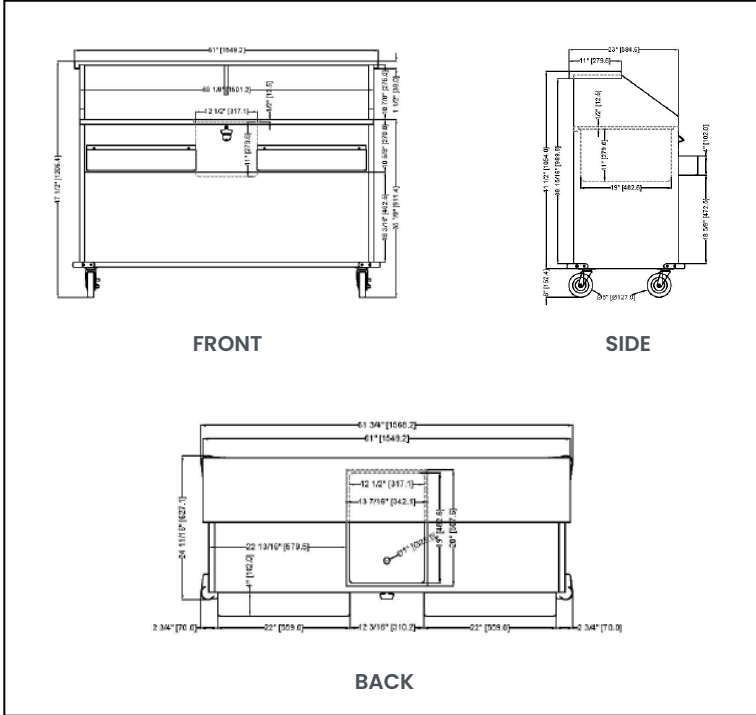

Versatility and convenience: Our station incorporates an ice bin with a drain and shut-off valve, and a cutting board to cover the ice bin, making it both practical and versatile.

Key Features

- ✓ Black finish flat top
- ✓ 19" x 12.5" x 11" drop-in ice bin with drain and shut-off valve
- ✓ Cutting board to cover ice bin
- ✓ Corner perimeter bumpers
- ✓ Can opener
- ✓ (x4) 5" swivel caster (2 with brakes)

TECHNICAL SPECIFICATION

| Features | 61" Wide without Hinge Doors | 61" Wide with Hinge Doors & Locks | 74" Wide without Hinge Doors | 74" Wide with Hinge Doors & Locks |
|------------------------|---|---|---|---|
| Item | 48066 | 48067 | 48068 | 48069 |
| Material | Stainless Steel | Stainless Steel | Stainless Steel | Stainless Steel |
| Speed Rails Capacity | 16 bottles | 16 bottles | 18 bottles | 18 bottles |
| Ice Bin Dimension | 19" x 12.5" x 11" | 19" x 12.5" x 11" | 19" x 12.5" x 11" | 19" x 12.5" x 11" |
| Casters | 4 casters (2 with brakes) | | | |
| Net Dimensions (WDH) | 61" x 23" x 47" (1549 x 584 x 1194 mm) | 61" x 23" x 47" (1549 x 584 x 1194 mm) | 74" x 23" x 47" (1880 x 584 x 1194 mm) | 74" x 23" x 47" (1880 x 584 x 1194 mm) |
| Gross Dimensions (WDH) | 65" x 27" x 47.2" (1650 x 685 x 1200 mm) | 65.7" x 27.8" x 47.2" (1670 x 705 x 1200 mm) | 76.2" x 27" x 47.2" (1935 x 685 x 1200 mm) | 77" x 27.8" x 47.2" (1955 x 705 x 1200 mm) |
| Net Weight | 229 lbs (104 kg) | 267 lbs (121 kg) | 251 lbs (114 kg) | 295.4 lbs (134 kg) |
| Gross Weight | 280 lbs (127 kg) | 320 lbs (145 kg) | 313 lbs (142 kg) | 357 lbs (162 kg) |

TECHNICAL DRAWINGS

48066

48067

48068

48069