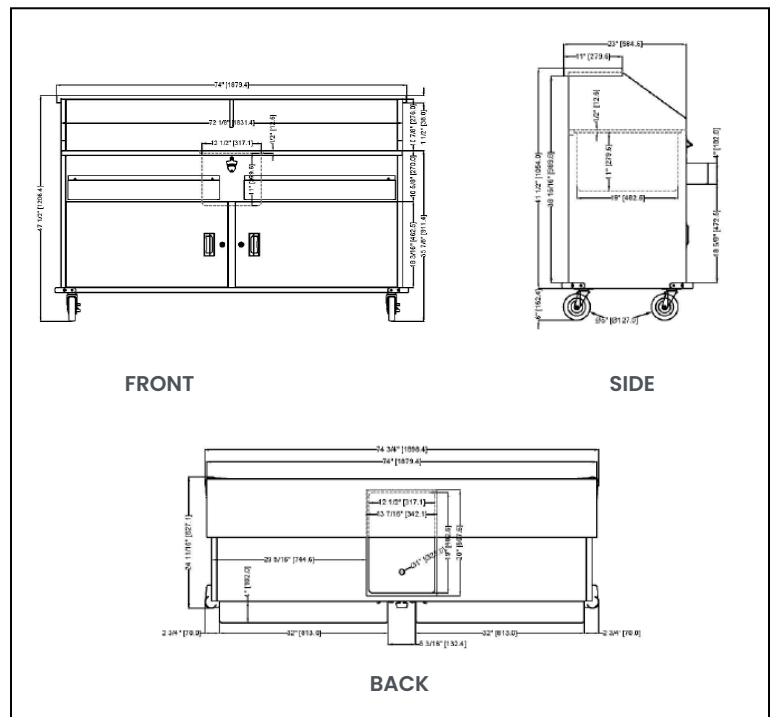

Versatility and convenience: Our station incorporates an ice bin with a drain and shut-off valve, and a cutting board to cover the ice bin, making it both practical and versatile.

Key Features

- ✓ Black finish flat top
- ✓ 19" x 12.5" x 11" drop-in ice bin with drain and shut-off valve
- ✓ Cutting board to cover ice bin
- ✓ Corner perimeter bumpers
- ✓ Can opener
- ✓ (x4) 5" swivel caster (2 with brakes)

TECHNICAL SPECIFICATION

| Features | 61" Wide without Hinge Doors | 61" Wide with Hinge Doors & Locks | 74" Wide without Hinge Doors | 74" Wide with Hinge Doors & Locks |
|------------------------|---|---|---|---|
| Item | 48066 | 48067 | 48068 | 48069 |
| Material | Stainless Steel | Stainless Steel | Stainless Steel | Stainless Steel |
| Speed Rails Capacity | 16 bottles | 16 bottles | 18 bottles | 18 bottles |
| Ice Bin Dimension | 19" x 12.5" x 11" | 19" x 12.5" x 11" | 19" x 12.5" x 11" | 19" x 12.5" x 11" |
| Casters | 4 casters (2 with brakes) | | | |
| Net Dimensions (WDH) | 61" x 23" x 47" (1549 x 584 x 1194 mm) | 61" x 23" x 47" (1549 x 584 x 1194 mm) | 74" x 23" x 47" (1880 x 584 x 1194 mm) | 74" x 23" x 47" (1880 x 584 x 1194 mm) |
| Gross Dimensions (WDH) | 65" x 27" x 47.2" (1650 x 685 x 1200 mm) | 65.7" x 27.8" x 47.2" (1670 x 705 x 1200 mm) | 76.2" x 27" x 47.2" (1935 x 685 x 1200 mm) | 77" x 27.8" x 47.2" (1955 x 705 x 1200 mm) |
| Net Weight | 229 lbs (104 kg) | 267 lbs (121 kg) | 251 lbs (114 kg) | 295.4 lbs (134 kg) |
| Gross Weight | 280 lbs (127 kg) | 320 lbs (145 kg) | 313 lbs (142 kg) | 357 lbs (162 kg) |

TECHNICAL DRAWINGS

48066

48067

48068

48069