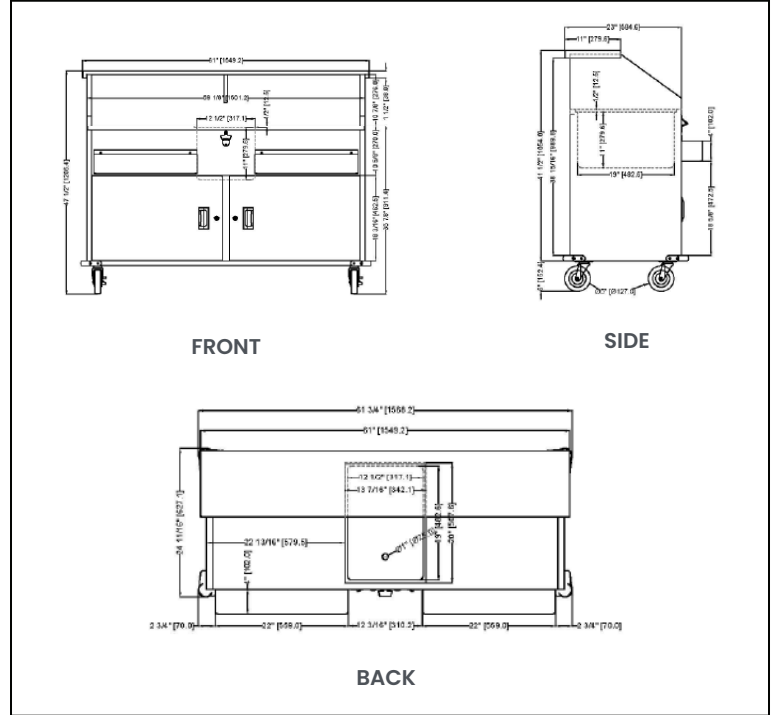

Versatility and convenience: Our station incorporates an ice bin with a drain and shut-off valve, and a cutting board to cover the ice bin, making it both practical and versatile.

Key Features

- ✓ Black finish flat top
- ✓ 19" x 12.5" x 11" drop-in ice bin with drain and shut-off valve
- ✓ Cutting board to cover ice bin
- ✓ Corner perimeter bumpers
- ✓ Can opener
- ✓ (x4) 5" swivel caster (2 with brakes)

TECHNICAL SPECIFICATION

| Features | 61" Wide without Hinge Doors | 61" Wide with Hinge Doors & Locks | 74" Wide without Hinge Doors | 74" Wide with Hinge Doors & Locks |
|------------------------|---|---|---|---|
| Item | 48066 | 48067 | 48068 | 48069 |
| Material | Stainless Steel | Stainless Steel | Stainless Steel | Stainless Steel |
| Speed Rails Capacity | 16 bottles | 16 bottles | 18 bottles | 18 bottles |
| Ice Bin Dimension | 19" x 12.5" x 11" | 19" x 12.5" x 11" | 19" x 12.5" x 11" | 19" x 12.5" x 11" |
| Casters | 4 casters (2 with brakes) | | | |
| Net Dimensions (WDH) | 61" x 23" x 47" (1549 x 584 x 1194 mm) | 61" x 23" x 47" (1549 x 584 x 1194 mm) | 74" x 23" x 47" (1880 x 584 x 1194 mm) | 74" x 23" x 47" (1880 x 584 x 1194 mm) |
| Gross Dimensions (WDH) | 65" x 27" x 47.2" (1650 x 685 x 1200 mm) | 65.7" x 27.8" x 47.2" (1670 x 705 x 1200 mm) | 76.2" x 27" x 47.2" (1935 x 685 x 1200 mm) | 77" x 27.8" x 47.2" (1955 x 705 x 1200 mm) |
| Net Weight | 229 lbs (104 kg) | 267 lbs (121 kg) | 251 lbs (114 kg) | 295.4 lbs (134 kg) |
| Gross Weight | 280 lbs (127 kg) | 320 lbs (145 kg) | 313 lbs (142 kg) | 357 lbs (162 kg) |

TECHNICAL DRAWINGS

48066

48067

48068

48069