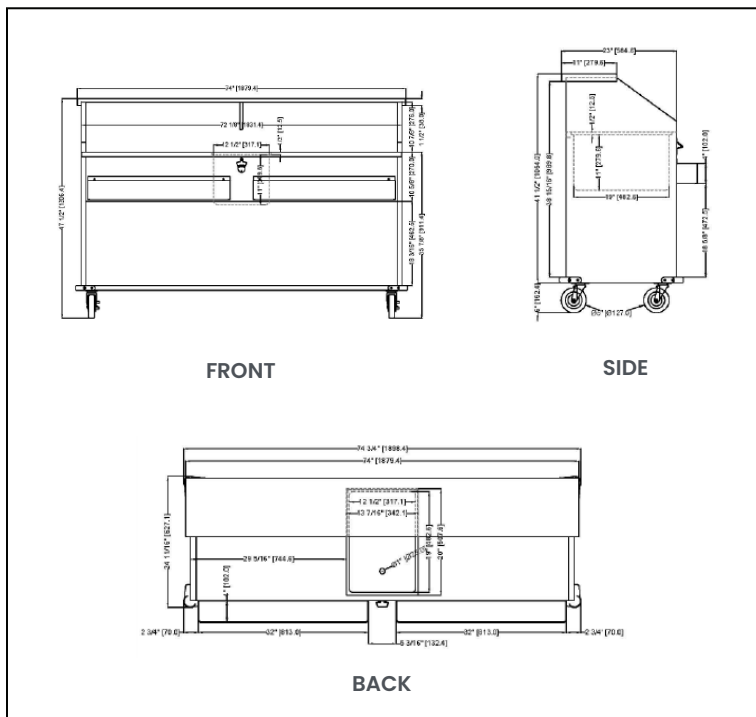

Versatility and convenience: Our station incorporates an ice bin with a drain and shut-off valve, and a cutting board to cover the ice bin, making it both practical and versatile.

Key Features

- ✓ Black finish flat top
- ✓ 19" x 12.5" x 11" drop-in ice bin with drain and shut-off valve
- ✓ Cutting board to cover ice bin
- ✓ Corner perimeter bumpers
- ✓ Can opener
- ✓ (x4) 5" swivel caster (2 with brakes)

TECHNICAL SPECIFICATION

| Features | 61" Wide without Hinge Doors | 61" Wide with Hinge Doors & Locks | 74" Wide without Hinge Doors | 74" Wide with Hinge Doors & Locks |
|------------------------|---|---|---|---|
| Item | 48066 | 48067 | 48068 | 48069 |
| Material | Stainless Steel | Stainless Steel | Stainless Steel | Stainless Steel |
| Speed Rails Capacity | 16 bottles | 16 bottles | 18 bottles | 18 bottles |
| Ice Bin Dimension | 19" x 12.5" x 11" | 19" x 12.5" x 11" | 19" x 12.5" x 11" | 19" x 12.5" x 11" |
| Casters | 4 casters (2 with brakes) | | | |
| Net Dimensions (WDH) | 61" x 23" x 47" (1549 x 584 x 1194 mm) | 61" x 23" x 47" (1549 x 584 x 1194 mm) | 74" x 23" x 47" (1880 x 584 x 1194 mm) | 74" x 23" x 47" (1880 x 584 x 1194 mm) |
| Gross Dimensions (WDH) | 65" x 27" x 47.2" (1650 x 685 x 1200 mm) | 65.7" x 27.8" x 47.2" (1670 x 705 x 1200 mm) | 76.2" x 27" x 47.2" (1935 x 685 x 1200 mm) | 77" x 27.8" x 47.2" (1955 x 705 x 1200 mm) |
| Net Weight | 229 lbs (104 kg) | 267 lbs (121 kg) | 251 lbs (114 kg) | 295.4 lbs (134 kg) |
| Gross Weight | 280 lbs (127 kg) | 320 lbs (145 kg) | 313 lbs (142 kg) | 357 lbs (162 kg) |

TECHNICAL DRAWINGS

48066

48067

48068

48069